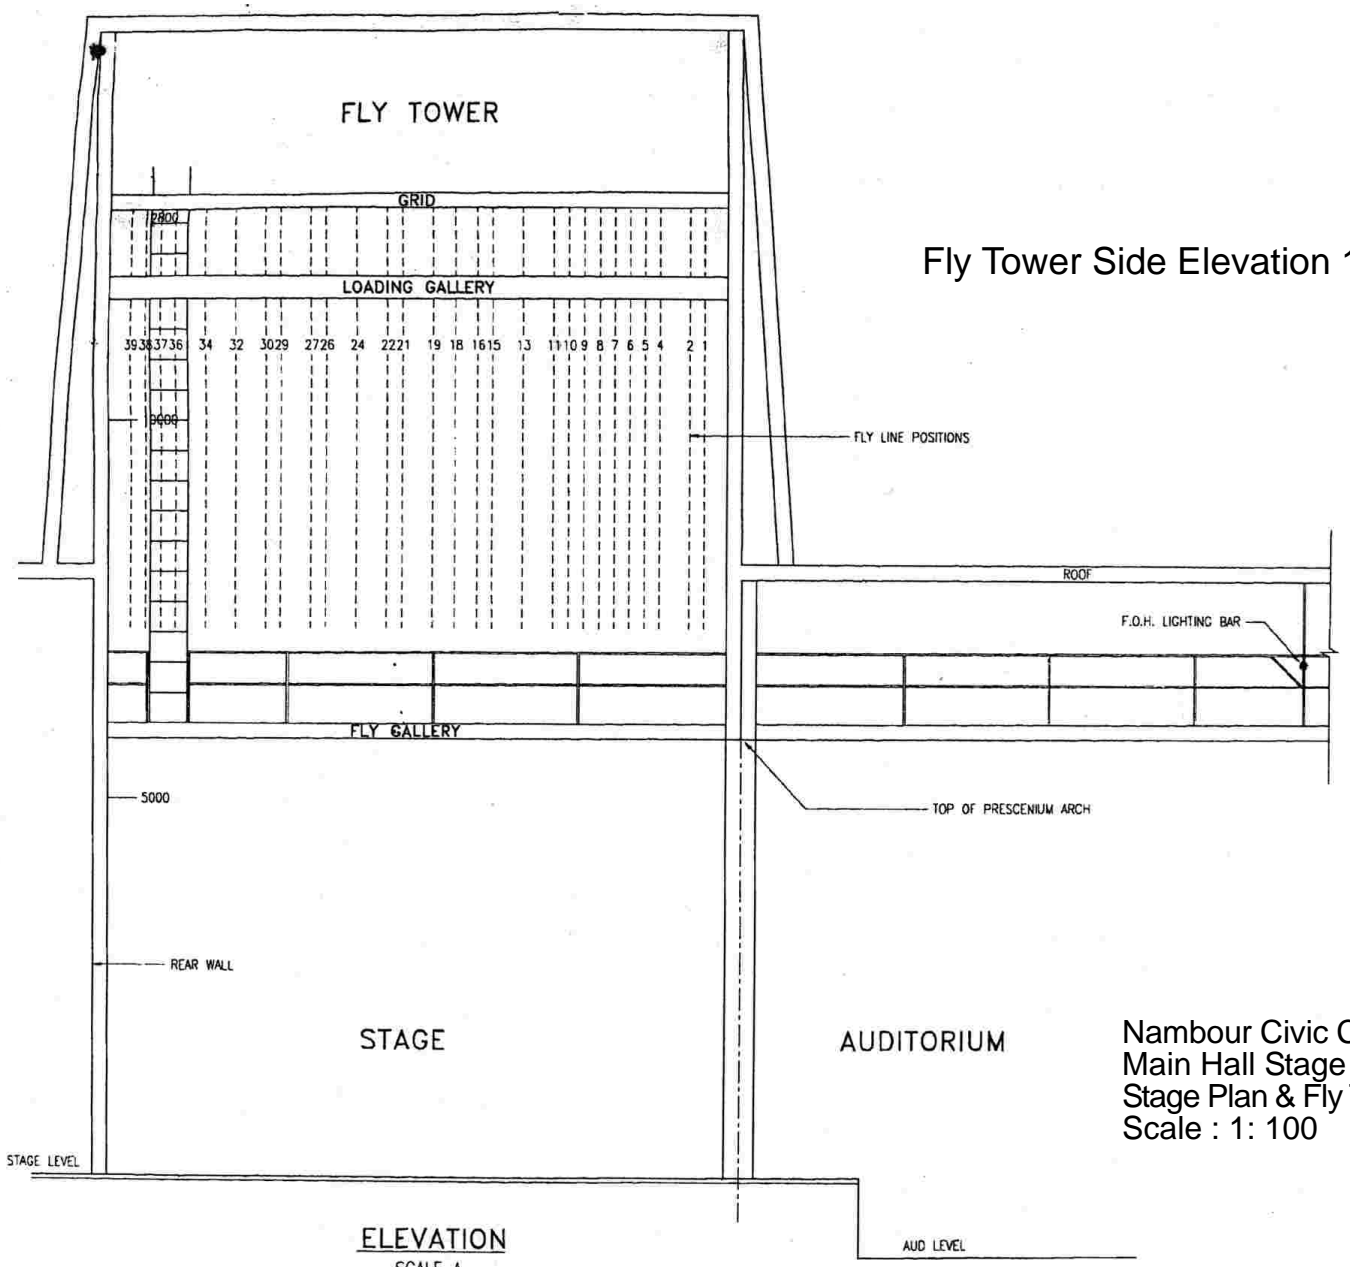

Stage Plan 1: 100

F.O.H. LIGHTING BRIDGE

TRUE POSITION 7200mm FROM PROSCENIUM

Fly Tower Side Elevation 1:100

Nambour Civic Centre
Main Hall Stage
Stage Plan & Fly Tower
Scale : 1: 100

ELEVATION
SCALE A